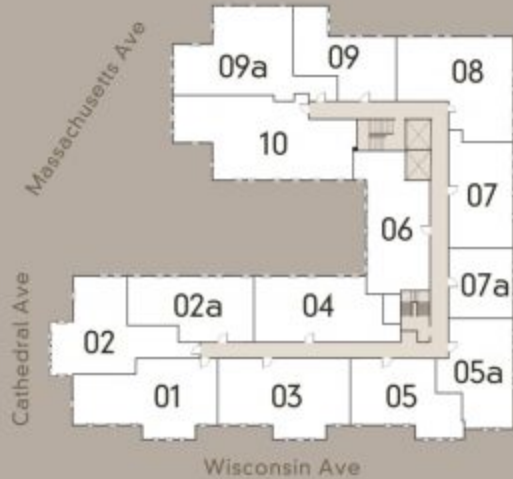

ARCHER

3701 Massachusetts Avenue NW
Washington DC 20016

01 Tier

02 Tier

02a Tier

03 Tier

04 Tier

05 Tier

05a Tier

06 Tier

07 Tier

07a Tier

08 Tier

09 Tier

09a Tier

10 Tier