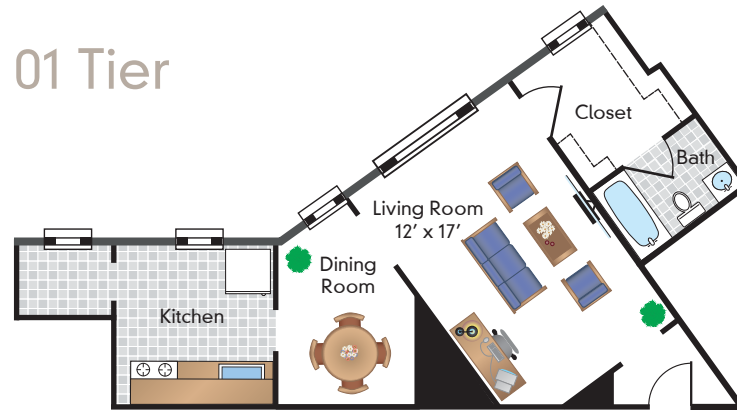

# 1900 LAMONT

1900 Lamont Street NW  
Washington, DC 20010

### 01 Tier