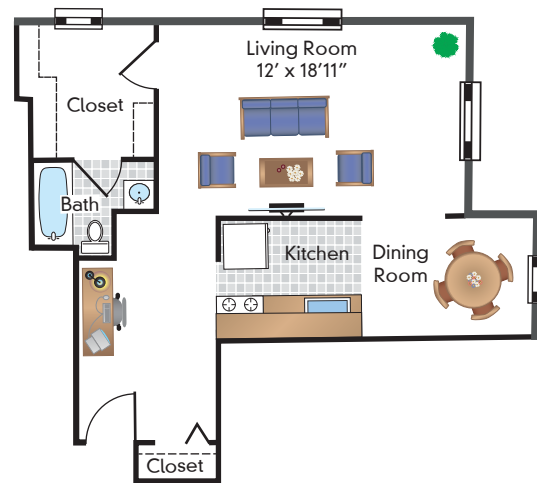

1900 LAMONT

1900 Lamont Street NW
Washington, DC 20010

02 Tier