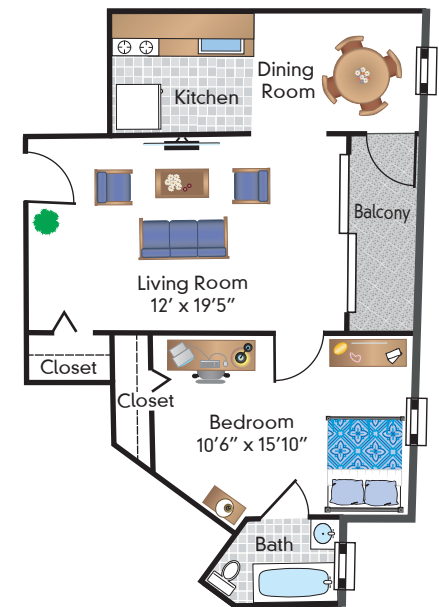

1900 LAMONT

1900 Lamont Street NW
Washington, DC 20010

03 Tier