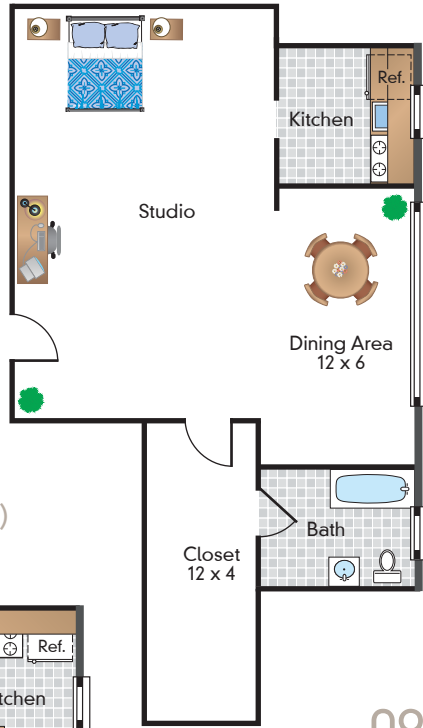

SIXTEEN HUNDRED

1600 16th Street NW
Washington, DC 20009

01 Tier

02 Tier

03 Tier

04 Tier

08 Tier (05 Tier and 06 Tier)

07 Tier

09 Tier

10 Tier

07 Tier (Select Units)

09 Tier (Select Units)

10 Tier (Select Units)