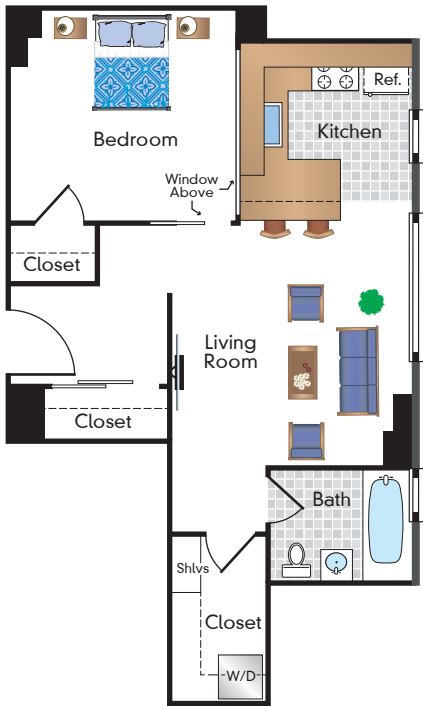

SIXTEEN HUNDRED

1600 16th Street NW
Washington, DC 20009

01 Tier

02 Tier

03 Tier

04 Tier

08 Tier (05 Tier and 06 Tier)

07 Tier

09 Tier

10 Tier

07 Tier (Select Units)

09 Tier (Select Units)

10 Tier (Select Units)