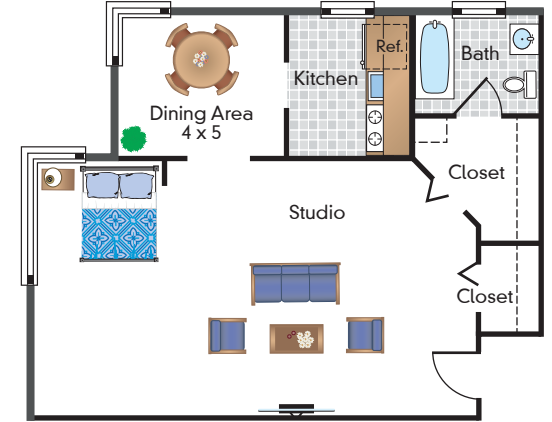

SIXTEEN HUNDRED

1600 16th Street NW
Washington, DC 20009

01 Tier

02 Tier

03 Tier

04 Tier

08 Tier (05 Tier and 06 Tier)

07 Tier

09 Tier

10 Tier

07 Tier (Select Units)

09 Tier (Select Units)

10 Tier (Select Units)