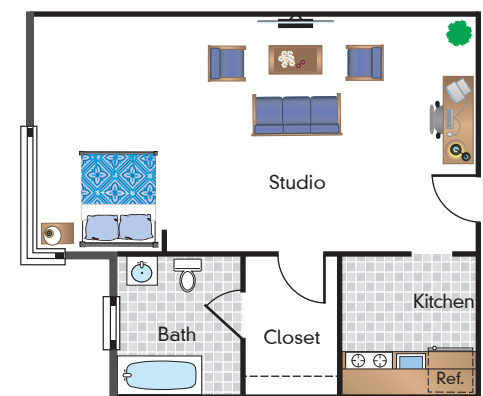

SIXTEEN HUNDRED

1600 16th Street NW
Washington, DC 20009

01 Tier

02 Tier

03 Tier

04 Tier

08 Tier (05 Tier and 06 Tier)

07 Tier

09 Tier

10 Tier

07 Tier (Select Units)

09 Tier (Select Units)

10 Tier (Select Units)