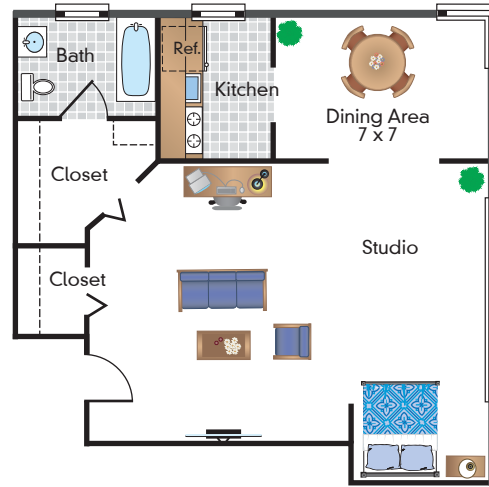

SIXTEEN HUNDRED

1600 16th Street NW
Washington, DC 20009

01 Tier

02 Tier

03 Tier

04 Tier

08 Tier (05 Tier and 06 Tier)

07 Tier

09 Tier

10 Tier

07 Tier (Select Units)

09 Tier (Select Units)

10 Tier (Select Units)