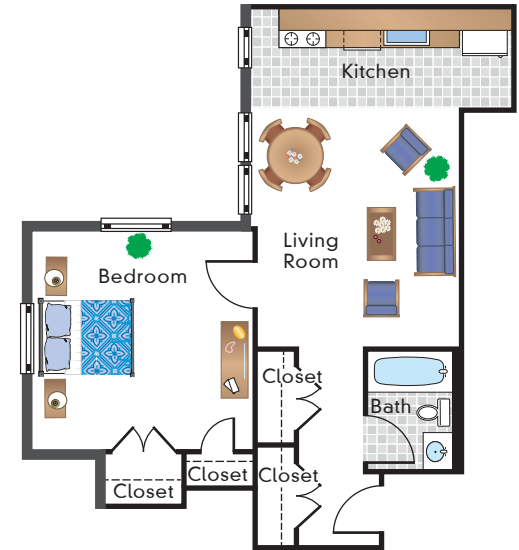

THE RODNEY

1911 R Street NW
Washington, DC 20009

01 Tier

01a Tier

02 Tier

02a Tier

03 Tier

03a Tier