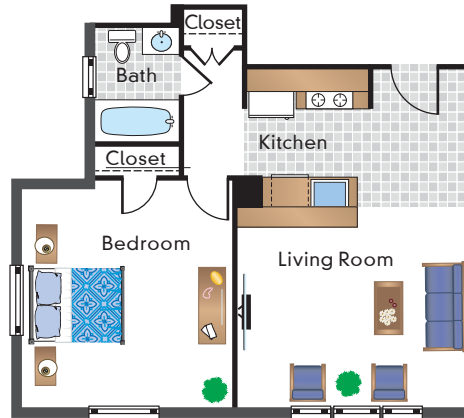

THE RODNEY

1911 R Street NW
Washington, DC 20009

01 Tier

01a Tier

02 Tier

02a Tier

03 Tier

03a Tier