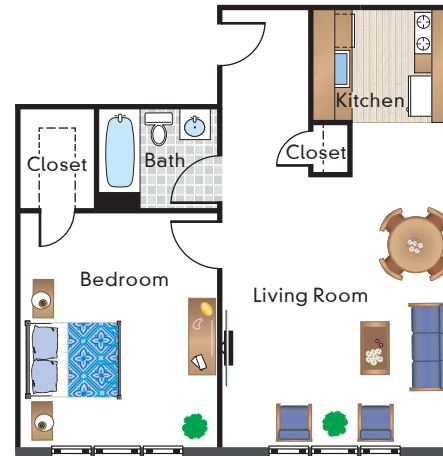

THE RODNEY

1911 R Street NW
Washington, DC 20009

01 Tier

01a Tier

02 Tier

02a Tier

03 Tier

03a Tier