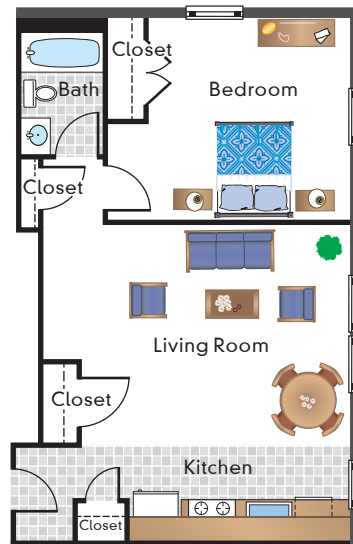

THE RODNEY

1911 R Street NW
Washington, DC 20009

01 Tier

01a Tier

02 Tier

02a Tier

03 Tier

03a Tier