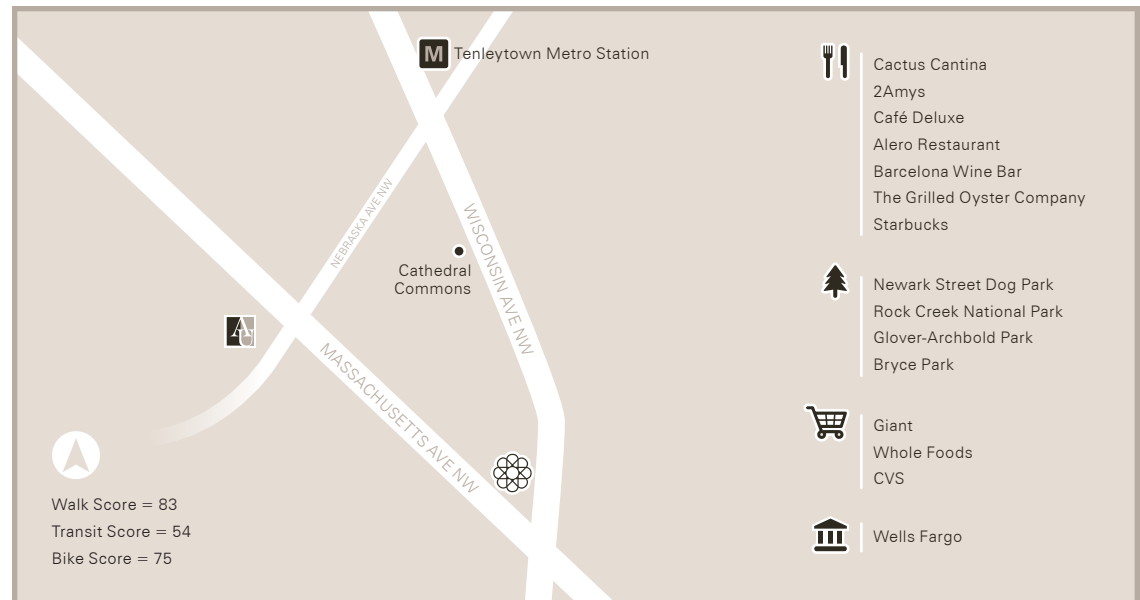

# ARCHER

3701 Massachusetts Avenue NW  
Washington DC 20016

## DARO Apartments An Elegant Washington DC Living Experience

Situated along Massachusetts Ave, we boast a prime location in the Embassy District that is only minutes from Georgetown and Cathedral Commons one of Wisconsin Avenue's newest shopping and dining hot spots. There are a variety of distinctive floor plans to suit your lifestyle in our exceptionally maintained historic building. The Archer apartments offers the perfect mix of charm and luxury to our demanding residents.