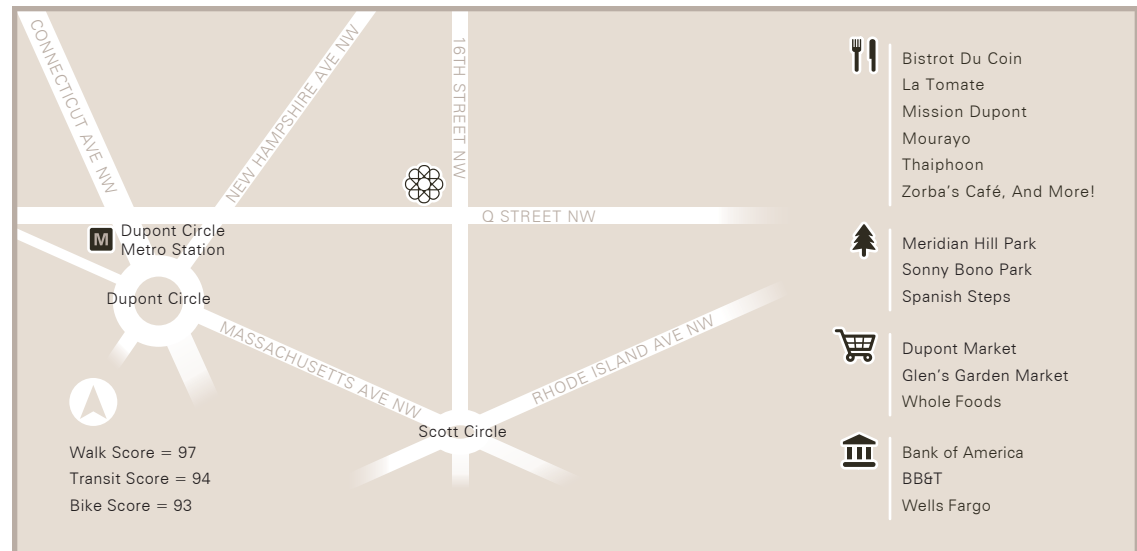

# SIXTEEN HUNDRED

1600 16th Street NW  
Washington, DC 20009

## DARO Apartments An Elegant Washington DC Living Experience

In the heart of Dupont Circle, you will find Sixteen Hundred apartments, a historic treasure with character and unique accents throughout. Efficiencies with refinished wood floors, step-saver kitchens, and plenty of large, bright windows are a few of the amenities that provide residents with the comforts of home. Central air and all utilities are included in the rent. Conveniently situated near fine dining, upscale shops, and only a short stroll to the Dupont Circle Metro, Sixteen Hundred apartments truly defines ideal living.

## Apartment Amenities

Say yes to a life of style and convenience

Straight down the street from the White House you will find the Sixteen Hundred apartment community. With character like no other and unique accents throughout, Sixteen Hundred is a rare gem. Each light filled apartment features generous living space with numerous layout possibilities. Sixteen Hundred boasts all the comforts of home you have come to expect.

## Community Amenities

Location, Location, Location!

The energy of the city is contagious. The pace is fast. The trends are prolific. The flavors are abundant as well as diverse. Sixteen Hundred is located within close proximity to mass transportation, nightlife, fine dining, and shopping.