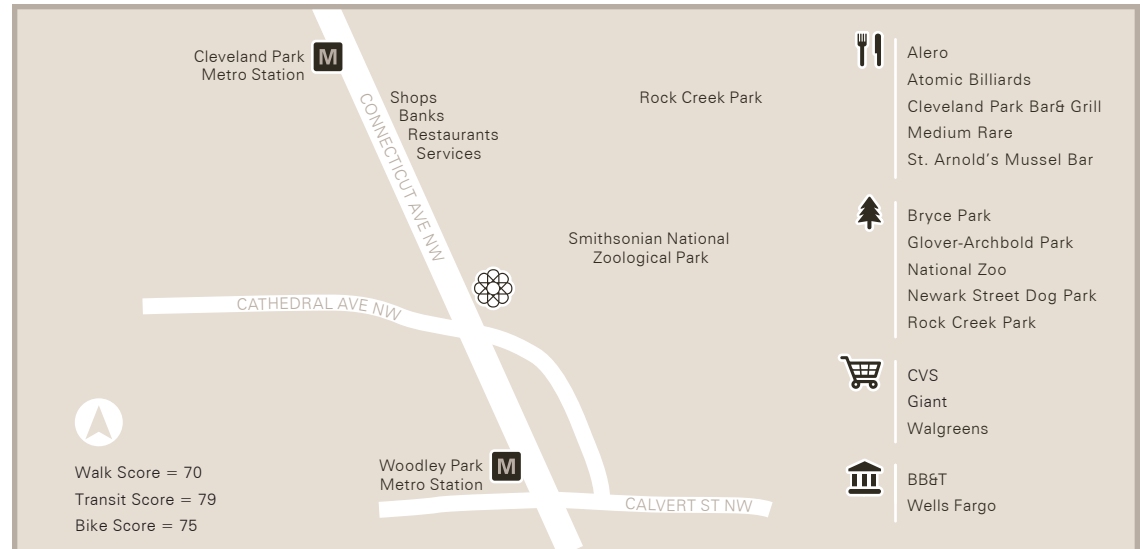

THE PARKWEST

2929 Connecticut Avenue NW
Washington, DC 20008

DARO Apartments An Elegant Washington DC Living Experience

Offering an array of unique floor plans and distinctive features, The Parkwest apartments in Woodley Park affords residents with the luxury and comfort that one would expect. Dramatic 9' ceilings, elegant archways, and cabinet filled kitchens provide modern conveniences in a charming, historical building. Ideally located, Parkwest is only minutes from both the Woodley Park & Cleveland Park Metro, fashion boutiques, fine dining, sidewalk cafes, and steps from the National Zoo. Enjoy the desired comfortable and convenient living offered here at The Parkwest.

** In select apartments*

Community Amenities

A place to unwind and relax and enjoy all
that life has to offer

Accommodation is just the tip of the iceberg at The Parkwest apartments in the Woodley Park neighborhood of Washington, DC. Between our full time front desk and on-site emergency maintenance, you'll have round-the-clock access to resourceful, responsive help.

- Newly renovated roof top terrace overlooking the nation's capital
- Bike racks & storage for residents
- Complimentary package acceptance service
- Eco friendly community with recycling bins throughout
- Walking distance to metro/subway station
- Pet friendly*
- Bright new laundry facilities featuring SMART laundry machines